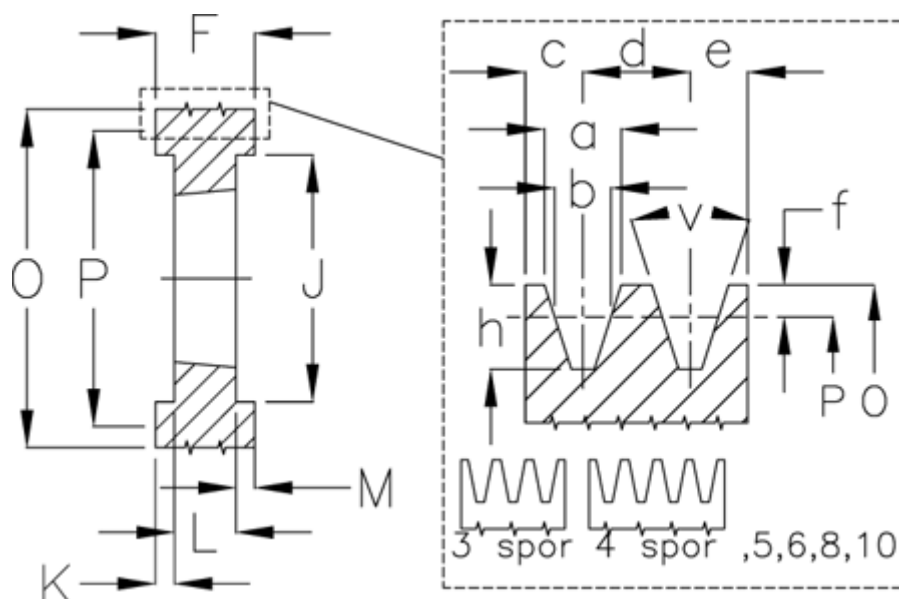

Article number: 604111025010

Description: V-belt pulley SPB 250/10 TL3535

Measures

a	= 16.3	For bush	= 3535	O	= 257.0
b	= 14.0	h	= 17.5	P	= 250
Bush ζ max	= 90	J	= 207	Type	= SPB
c	= 12.5	K	= 53,5	v	= 38 degrees
d	= 19.0	L	= 89		
e	= 12.5	m	= 53.5		
f	= 3.5	N	= -		
F	= 196	Number of ribs	= 10		